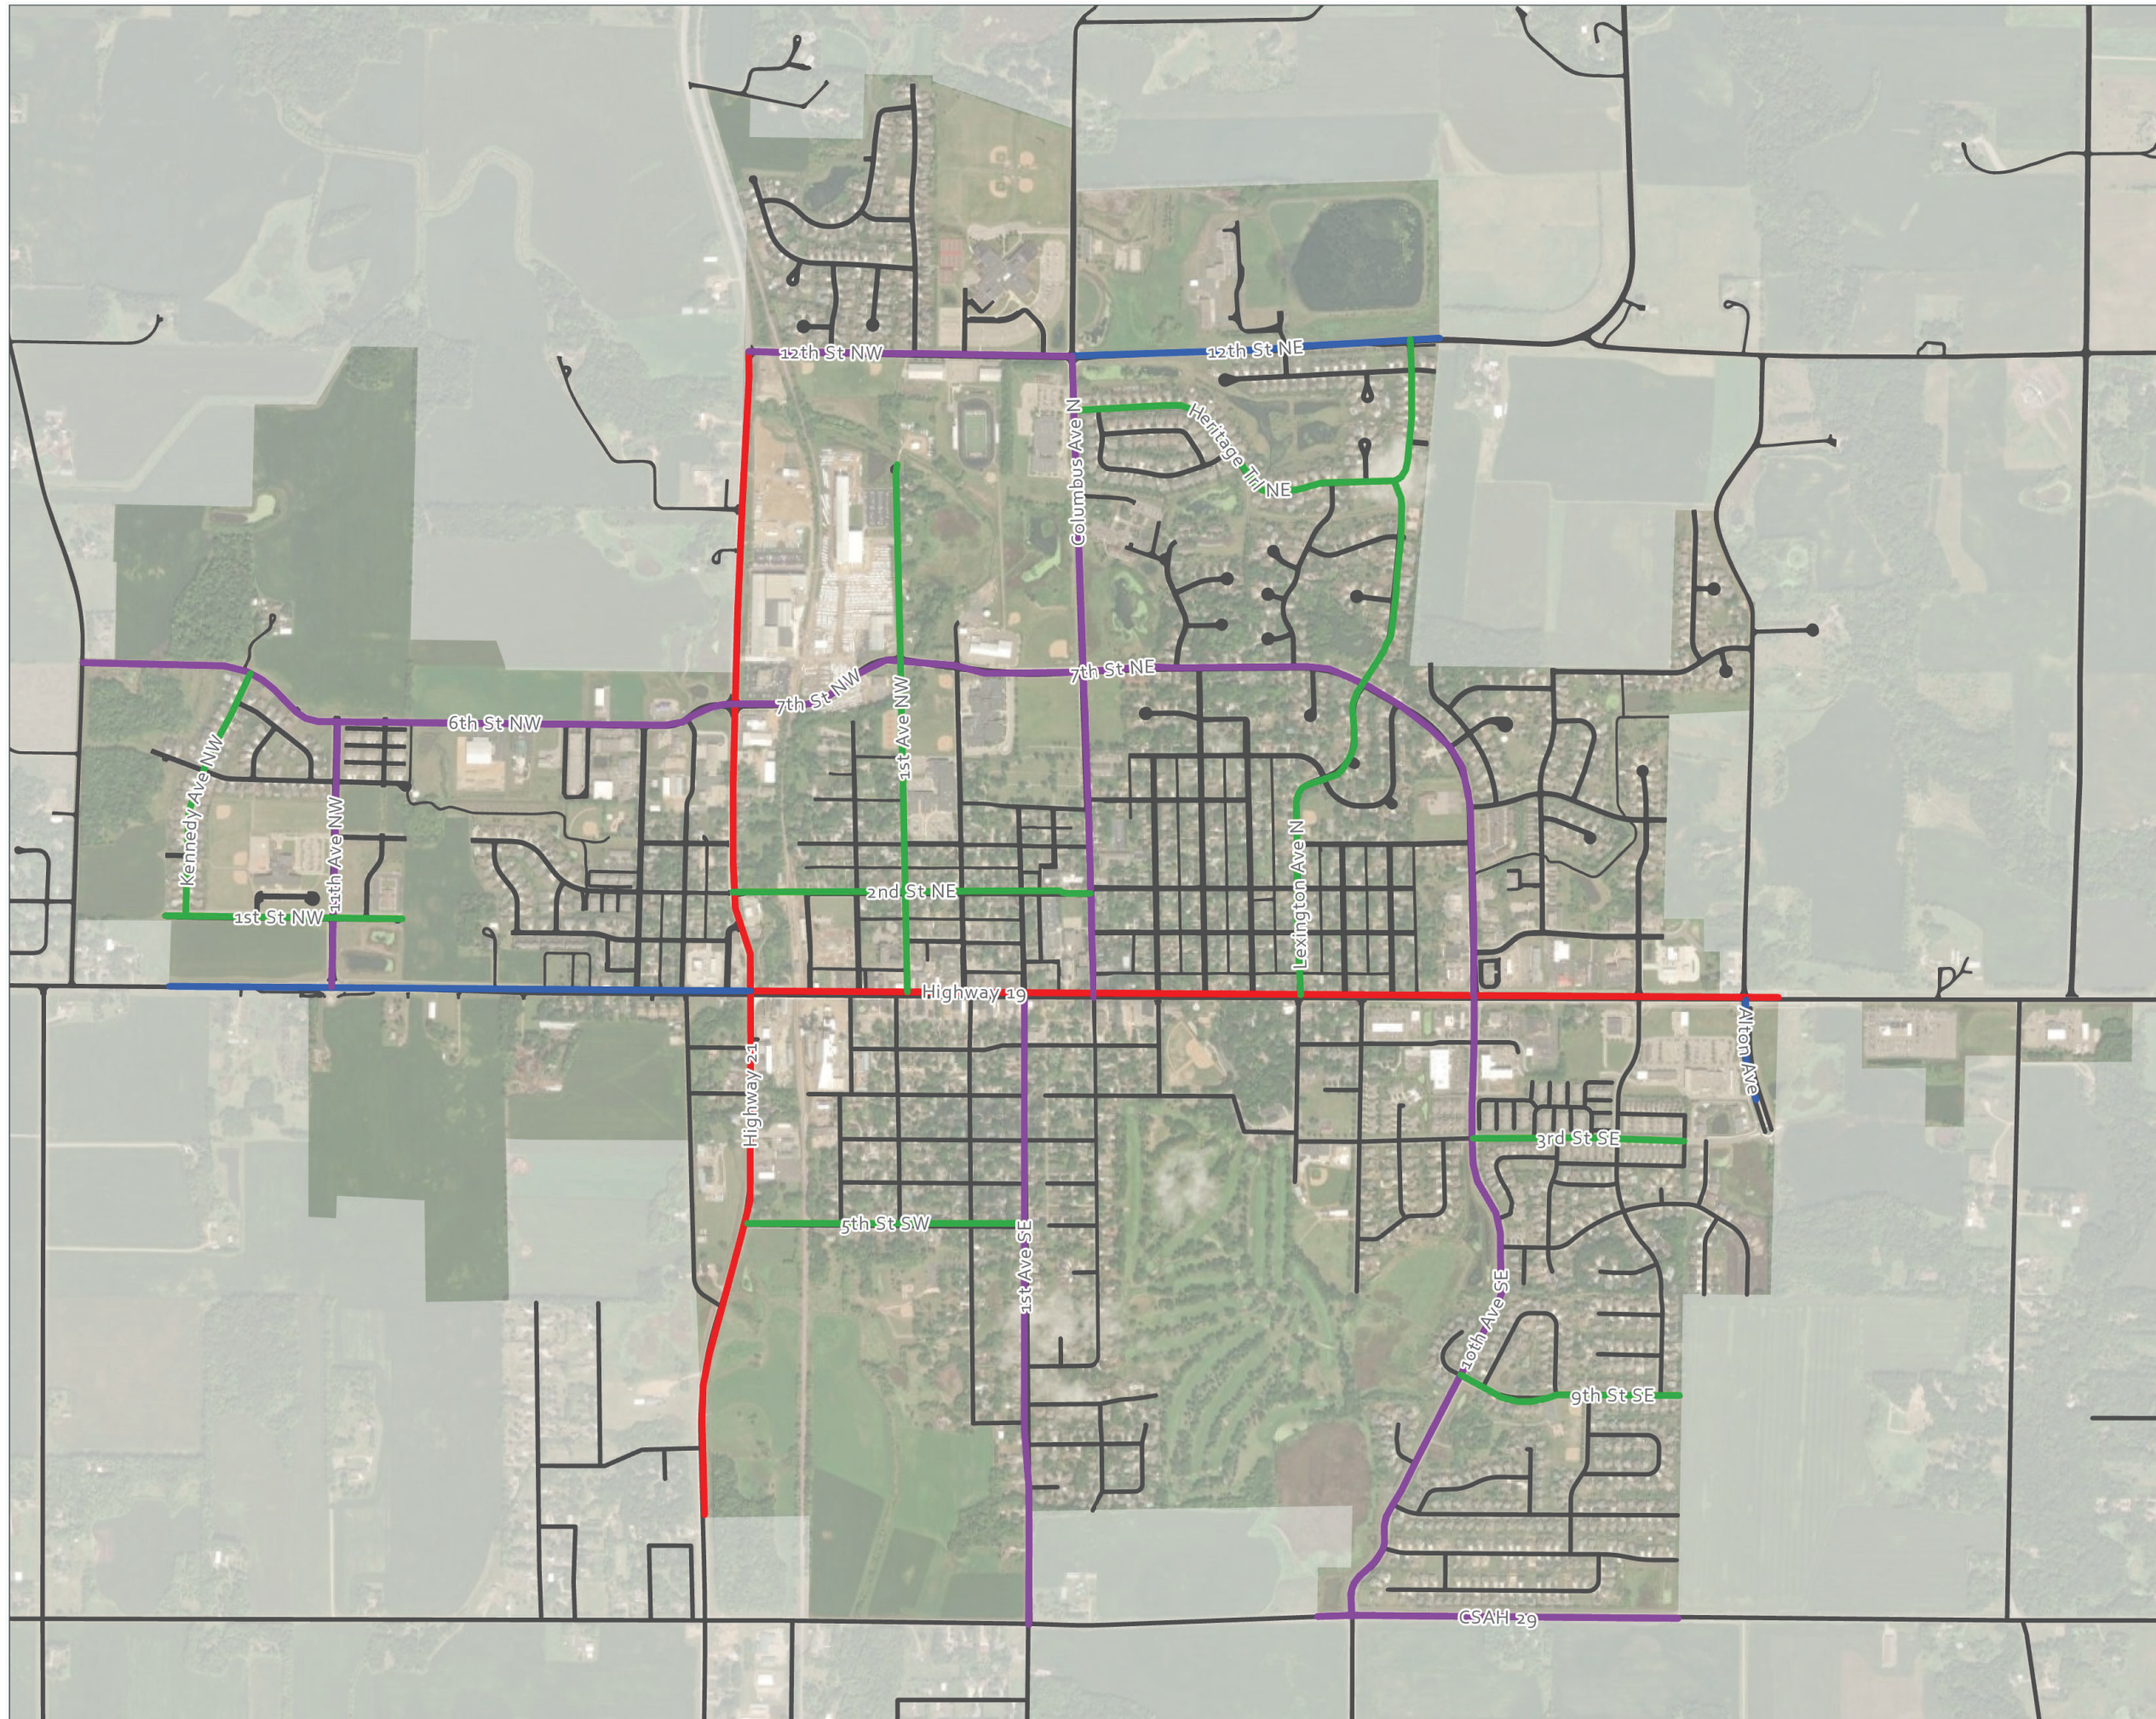

# EXISTING FUNCTIONAL CLASSIFICATIONS

CITY OF NEW PRAGUE  
COMPREHENSIVE PLAN UPDATE

CITY OF NEW PRAGUE  
SCOTT/LE SUEUR COUNTY, MINNESOTA

-  A MINOR ARTERIAL
-  B MINOR ARTERIAL
-  MAJOR COLLECTOR
-  MINOR COLLECTOR
-  LOCAL ROADS

Data Sources:

Scott County, Le Sueur County, City of New Prague, MNDOT