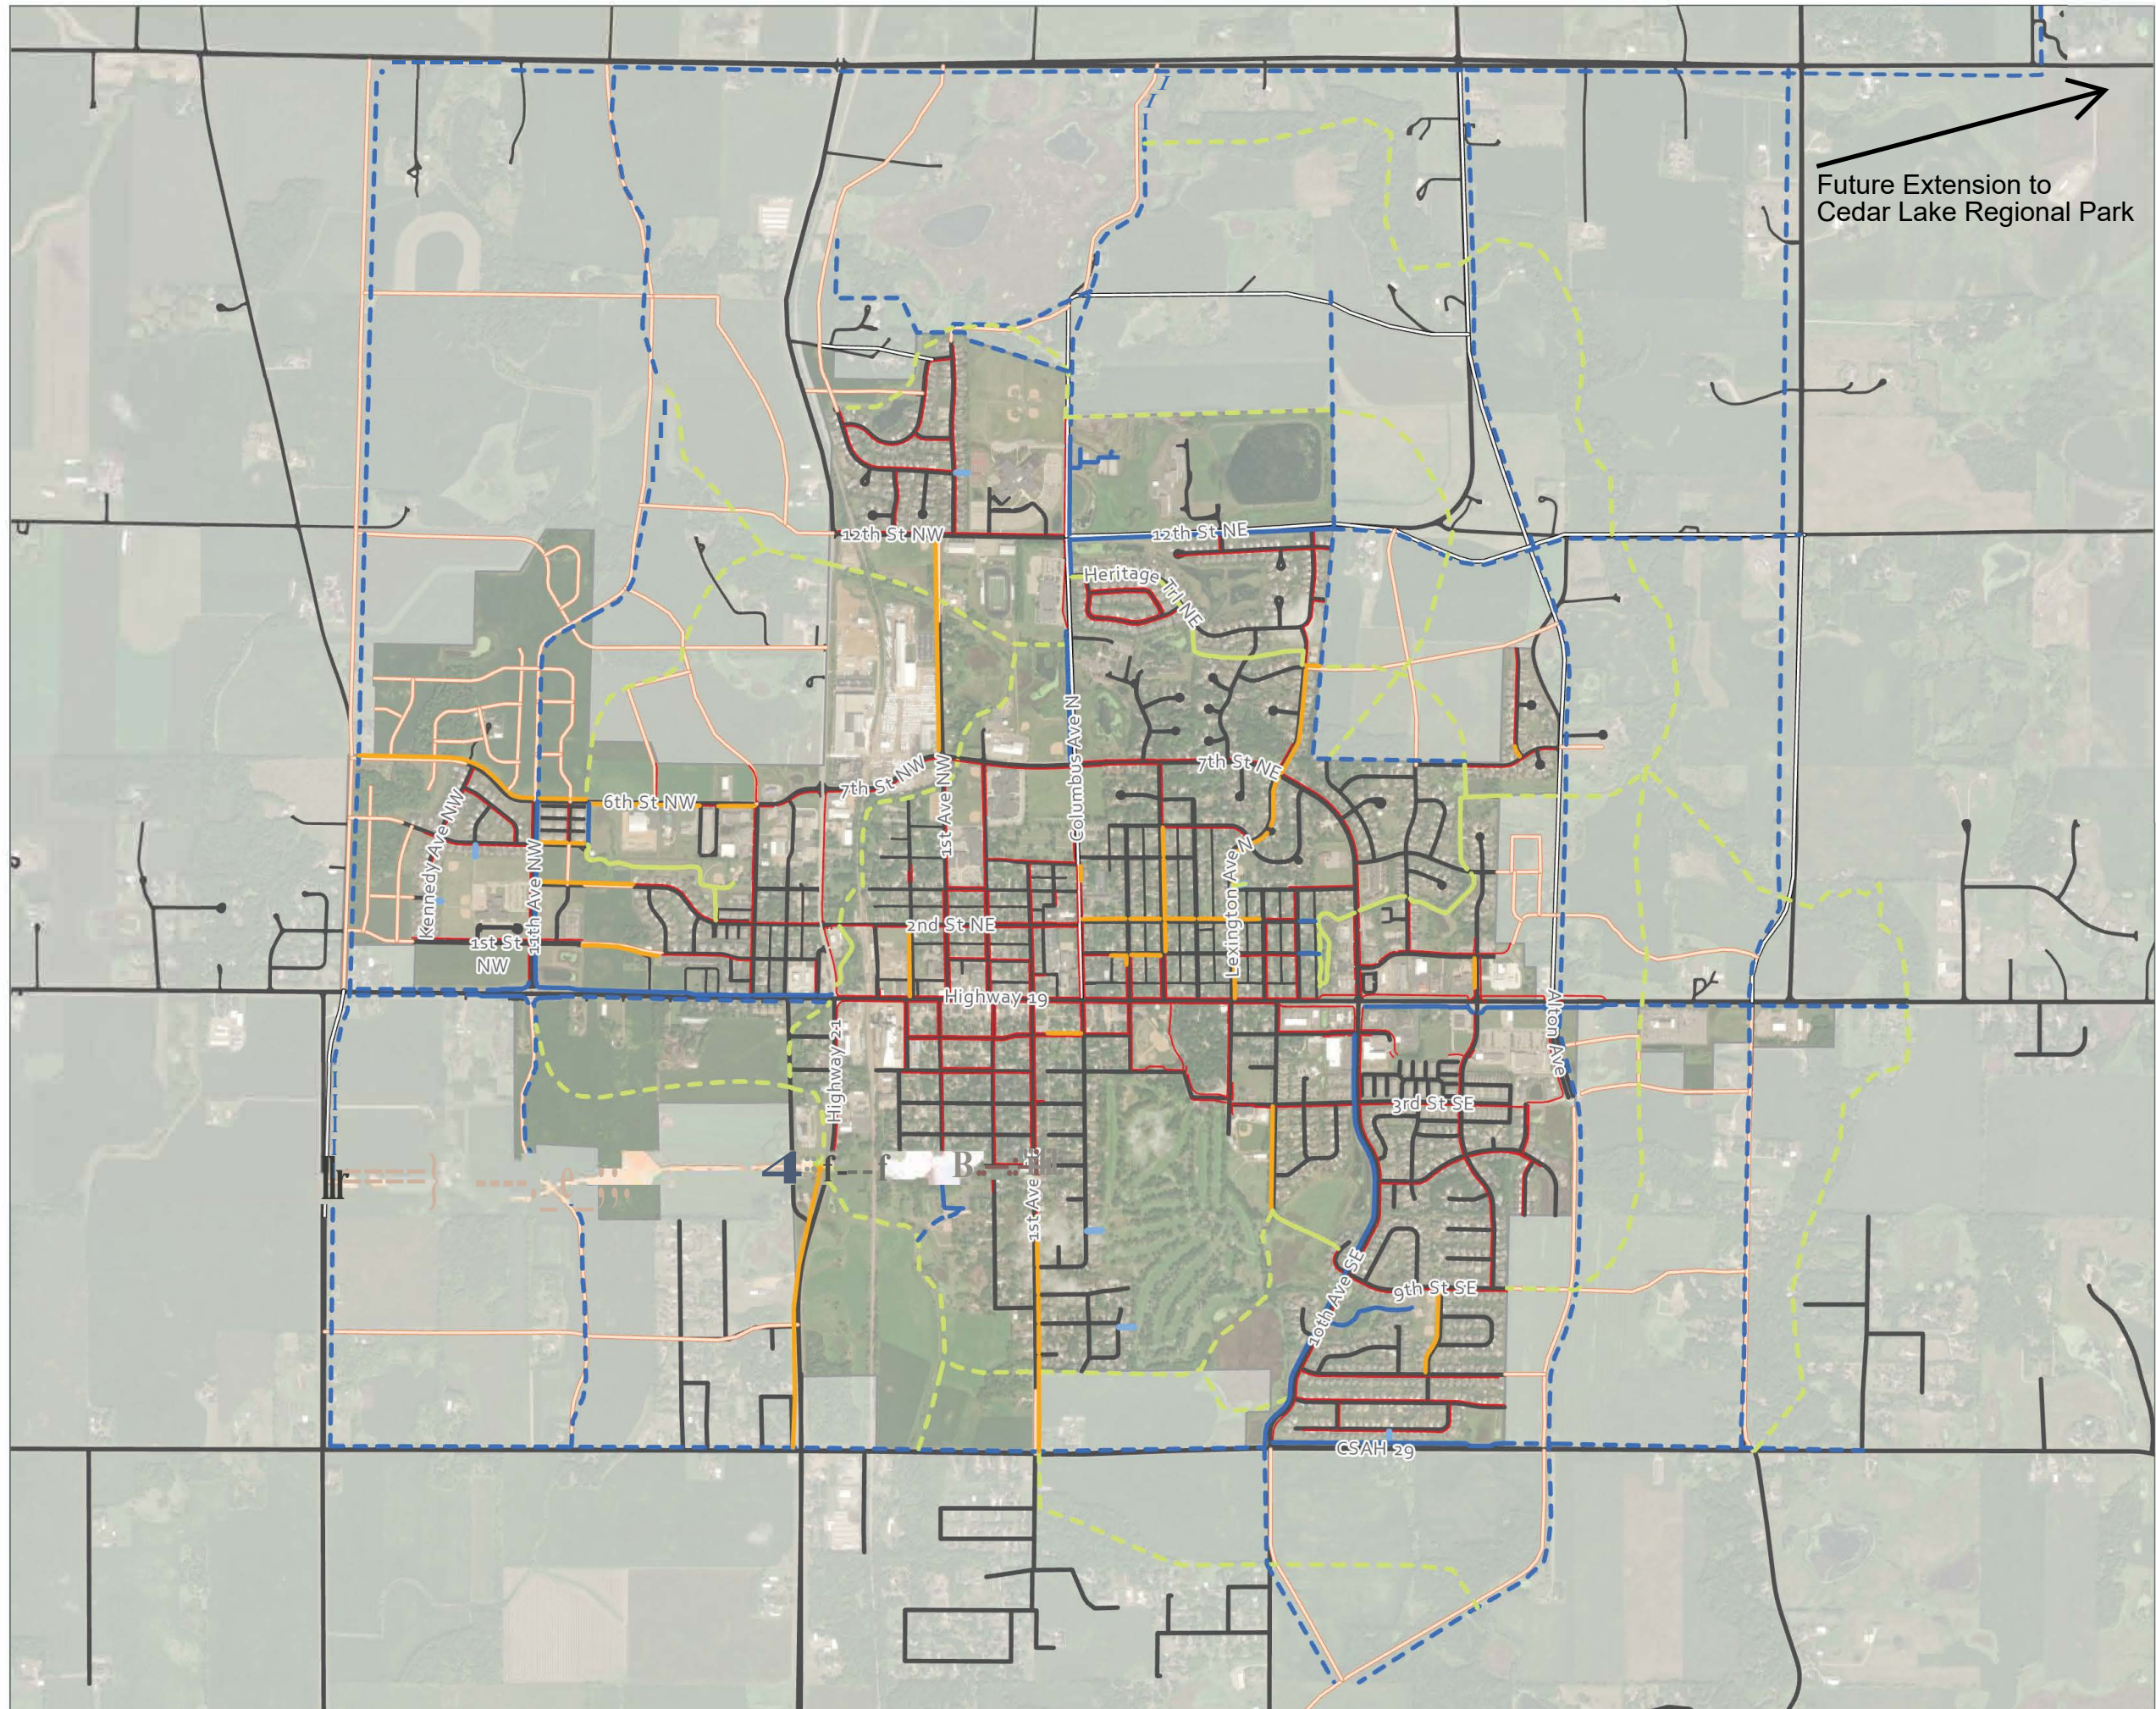

FUTURE CORRIDORS & TRAILS

CITY OF NEW PRAGUE
COMPREHENSIVE PLAN UPDATE

CITY OF NEW PRAGUE
SCOTT/LE SUEUR COUNTY, MINNESOTA

Future Extension to
Cedar Lake Regional Park

- Existing Sidewalks
- Existing Trails
- Existing Greenway Trails
- Sidewalk Gaps
- - - Potential Trails
- - - Potential Greenway Trails
- - - Trail Connections
- Roadways
- New Corridor
- Route Change
- Existing Roadway

Data Sources:

Scott County, Le Sueur County, City of New Prague, MNDOT